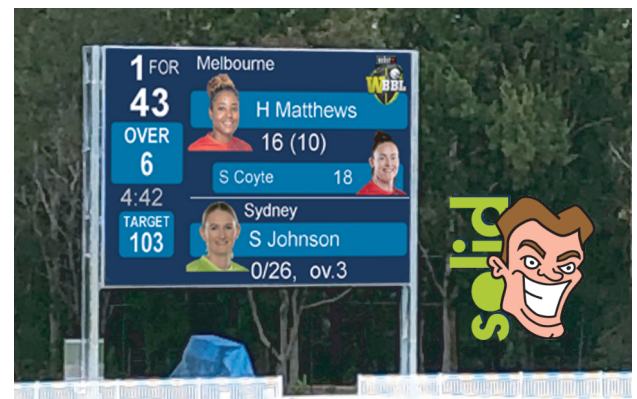

Subscription pricing

- There are different subscriptions to suit your venue/s.

\$ click for pricing

Link with Solid's Player-Trigger app to automatically incorporate player headshots into your scoreboard layouts