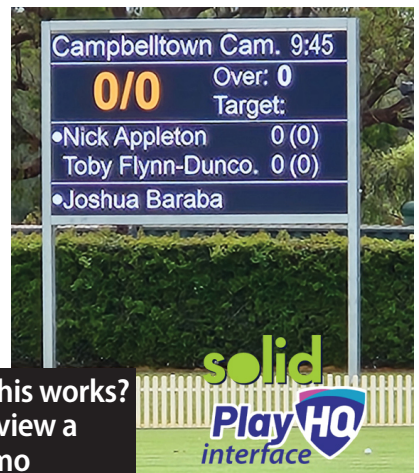

Subscription pricing

- There are different subscriptions to suit your venue/s.

\$ click for pricing

Link with Solid's Player-Trigger app to automatically incorporate player headshots into your scoreboard layouts

Solid's PlayHQ Interface is tried and tested. Live matches in NSW, TAS & NZ occurred after xmas in the 22/23 season.

Curious on how this works? Click here to view a quick demo