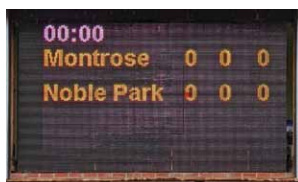

Before & After conversion results